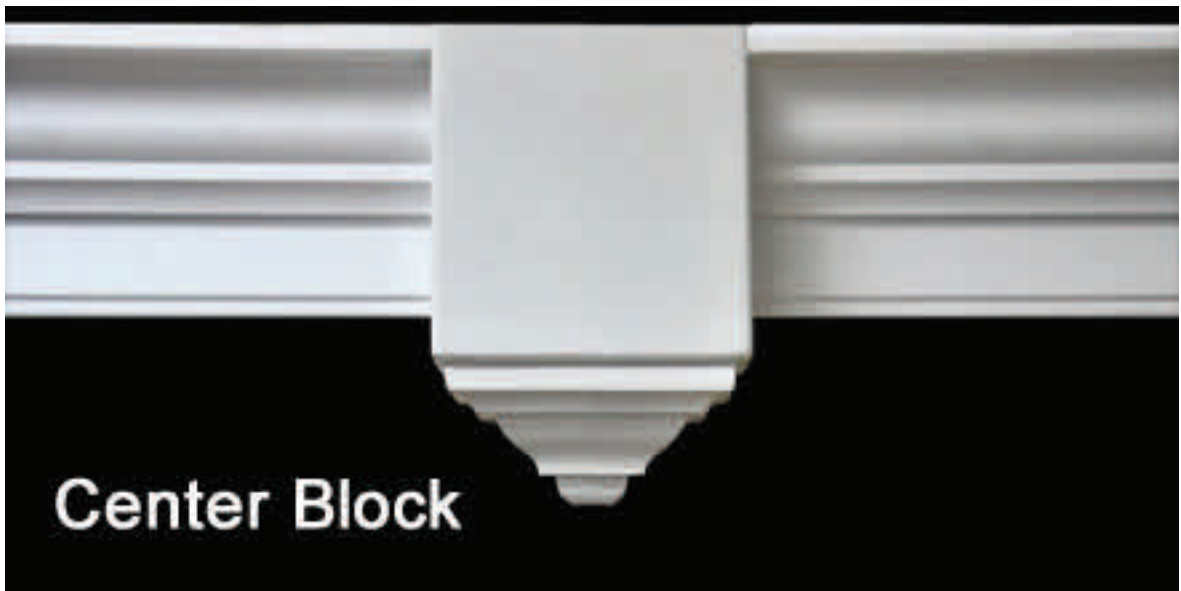

The open back design is just perfect for covering your wiring. That's what makes it ideal for cove lighting applications. Simply install your LED strips facing upward, run your wires in the channel, power it up and you're brilliantly done.

Inside

Outside

Vaulted

Center / flat

Center peak / angled

Center peak / flat

**Total
length**

**Mounting
height**