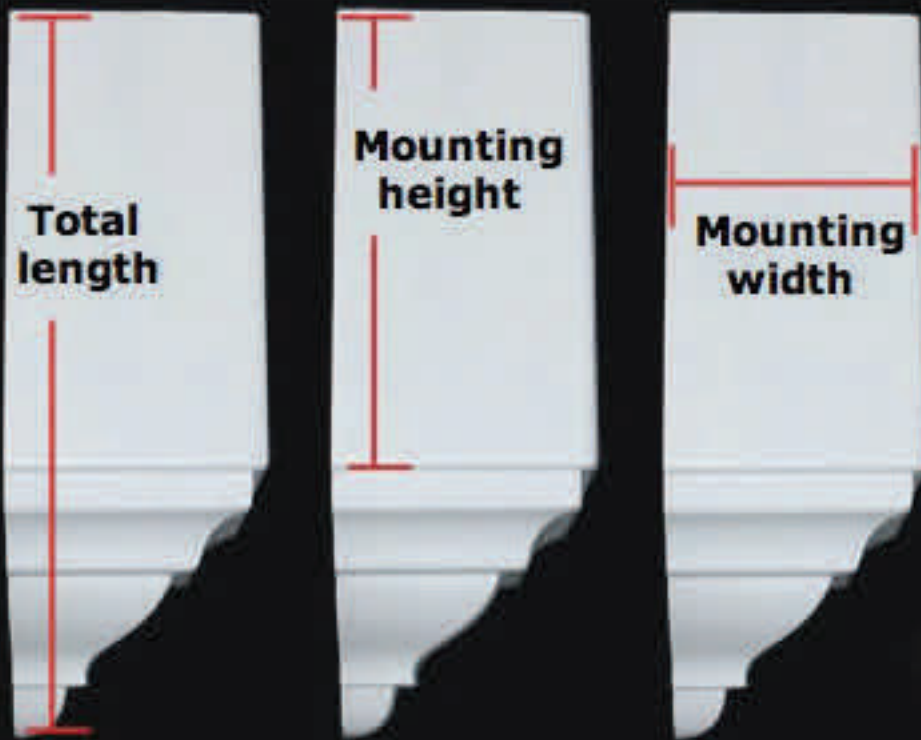

The open back design is just perfect for covering your wiring. That's what makes it ideal for cove lighting applications. Simply install your LED strips facing upward, run your wires in the channel, power it up and you're brilliantly done.

Inside

Outside

Vaulted

Center / flat

Center peak / angled

Center peak / flat

**Total
length**

**Mounting
height**

**Mounting
width**

**Mounting width 1-1/2" Sq.
Mounting height 4"
Total length 5-1/4"**

**Total
length**

**Mounting
height**

**Mounting
width**

**Mounting width 2-1/2" Sq.
Mounting height 8"
Total length 10-1/4"**

Mounting width 3-1/2" Sq.
Mounting height 8"
Total length 11-1/4"

Mounting width 4-1/2" Sq.
Mounting height 9"
Total length 13-1/4"

TO MAKE CENTER BLOCKS YOU WILL NEED TO ORDER 2 INSIDE BLOCKS
TO MAKE OUTSIDE BLOCKS YOU WILL NEED TO ORDER 3 INSIDE BLOCKS