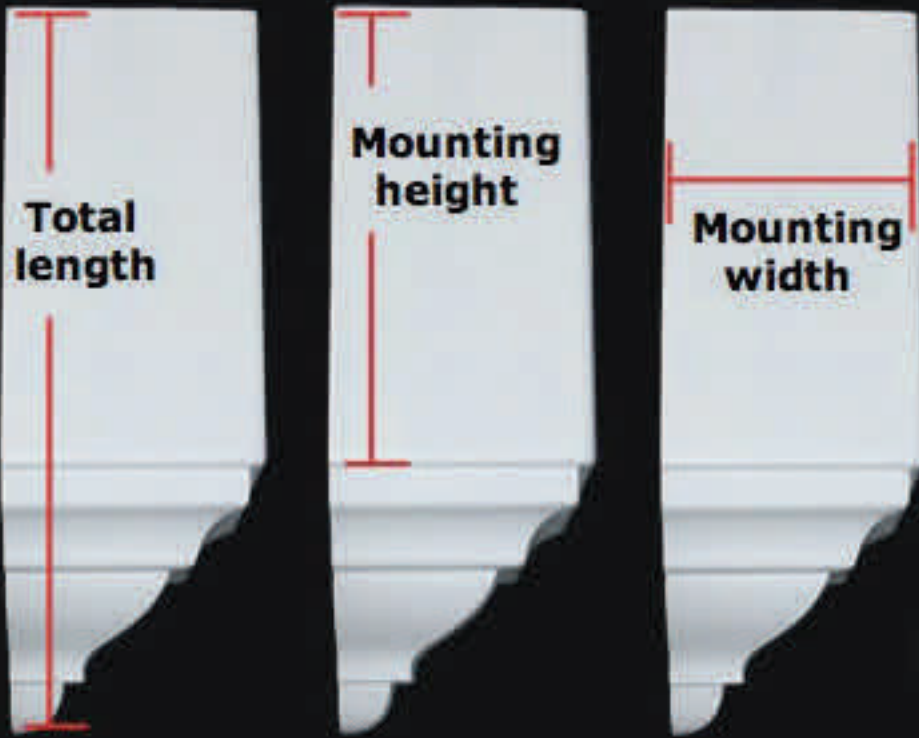

The open back design is just perfect for covering your wiring. That's what makes it ideal for cove lighting applications. Simply install your LED strips facing upward, run your wires in the channel, power it up and you're brilliantly done.

Inside

Outside

Vaulted

Center / flat

Center peak / angled

Center peak / flat

**Total
length**

**Mounting
height**

**Mounting
width**

**Mounting width 1-1/2" Sq.
Mounting height 4"
Total length 5-1/4"**

**Total
length**

**Mounting
height**

**Mounting
width**

**Mounting width 2-1/2" Sq.
Mounting height 8"
Total length 10-1/4"**

Mounting width 3-1/2" Sq.
Mounting height 8"
Total length 11-1/4"

Mounting width 4-1/2" Sq.
Mounting height 9"
Total length 13-1/4"

TO MAKE CENTER BLOCKS YOU WILL NEED TO ORDER 2 INSIDE BLOCKS
TO MAKE OUTSIDE BLOCKS YOU WILL NEED TO ORDER 3 INSIDE BLOCKS