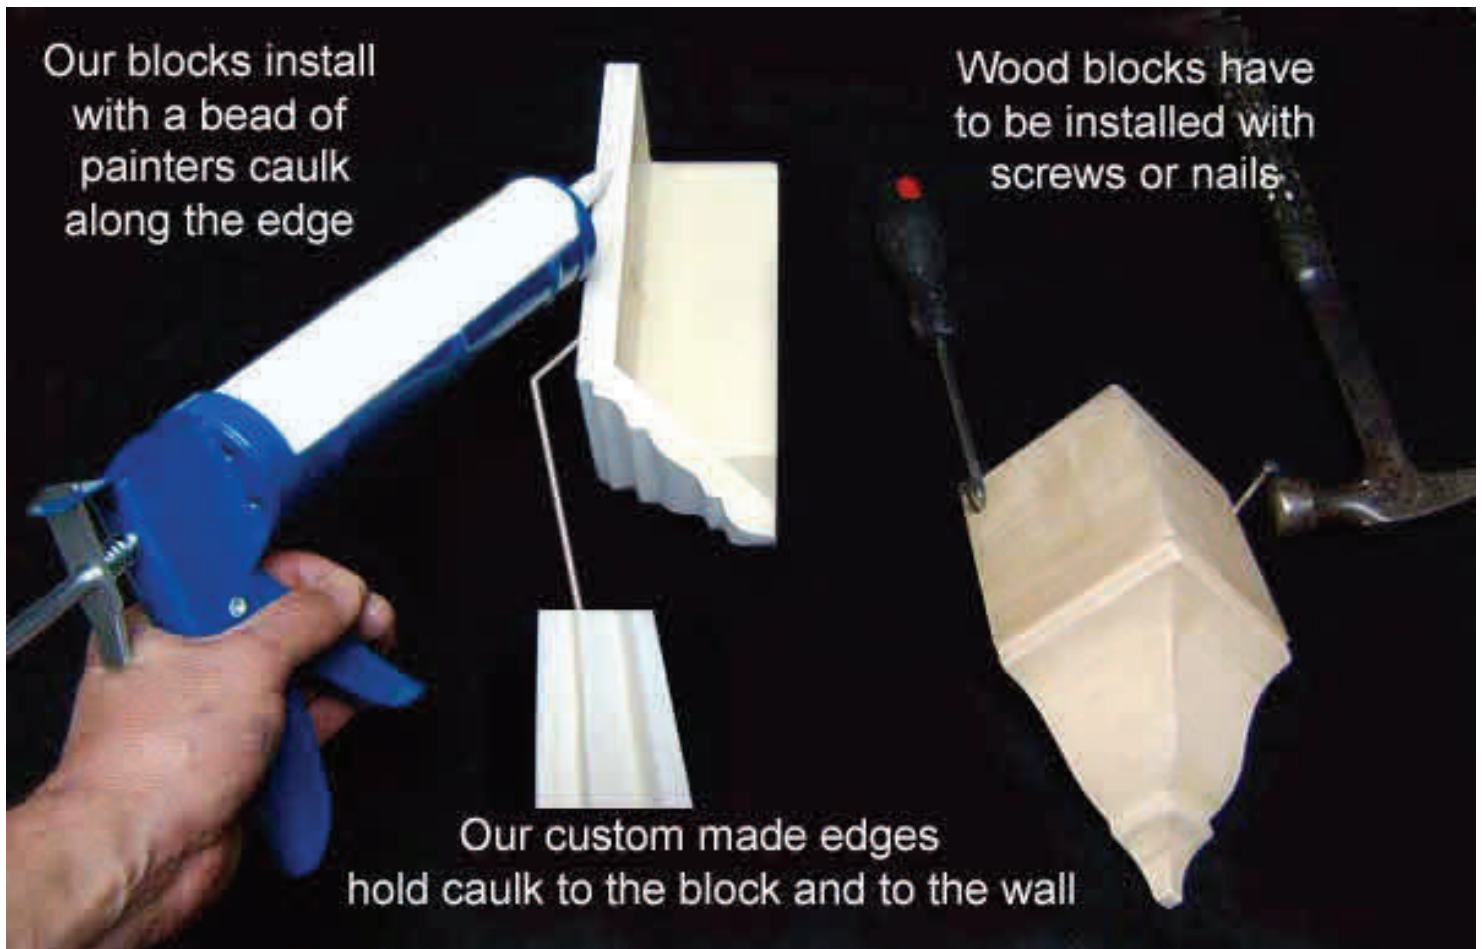

The open back design is just perfect for covering your wiring. That's what makes it ideal for cove lighting applications. Simply install your LED strips facing upward, run your wires in the channel, power it up and you're brilliantly done.

Inside

Outside

Vaulted

Center / flat

Center peak / angled

Center peak / flat

**Total
length**

**Mounting
height**