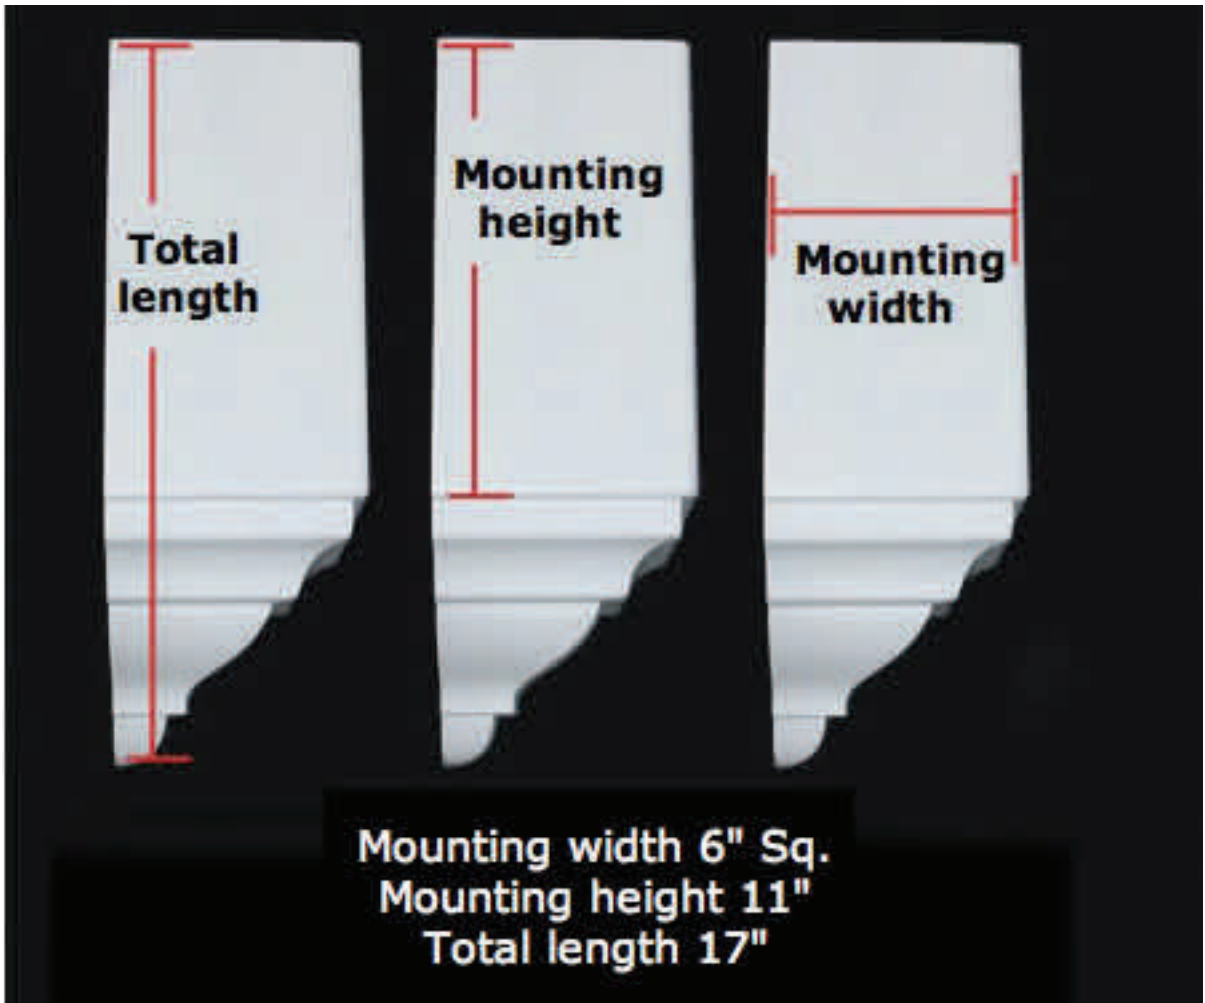

The open back design is just perfect for covering your wiring. That's what makes it ideal for cove lighting applications. Simply install your LED strips facing upward, run your wires in the channel, power it up and you're brilliantly done.

Inside

Outside

Vaulted

Center / flat

Center peak / angled

Center peak / flat

**Total
length**

**Mounting
height**

**Mounting
width**

**Mounting width 1-1/2" Sq.
Mounting height 4"
Total length 5-1/4"**

**Total
length**

**Mounting
height**

**Mounting
width**

**Mounting width 2-1/2" Sq.
Mounting height 8"
Total length 10-1/4"**

Mounting width 3-1/2" Sq.
Mounting height 8"
Total length 11-1/4"

Mounting width 4-1/2" Sq.
Mounting height 9"
Total length 13-1/4"

TO MAKE CENTER BLOCKS YOU WILL NEED TO ORDER 2 INSIDE BLOCKS
TO MAKE OUTSIDE BLOCKS YOU WILL NEED TO ORDER 3 INSIDE BLOCKS