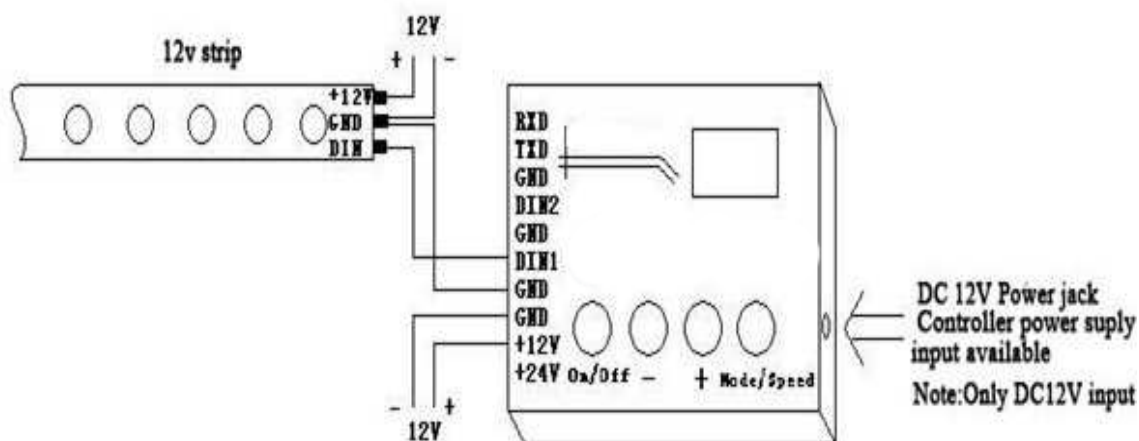

Remote controller User Guide

1 .Parameters of the controller

Working voltage: DC12V or DC24V

Working current :< 60mA

Operation temperature: -20 ° C to 60 ° C.

Dimension: L100*W70*H25 mm

Effectiveness modes: 114 modes

Maximum control points: "Low-speed 1024 points/High-speed 2048 points

The distance between the controller and the first point of the strip: Slow Mode<30m, high mode<10m (suggest using shielding wire when more than 5 m), if the distance beyond this range, you should add "TTL to 485"Module

2. Controller and strip connection diagram

Note: If the controller adopts 24V power supply, please connect power cord to +24V interface, don't connect to +12V interface, otherwise the controller will be burned.