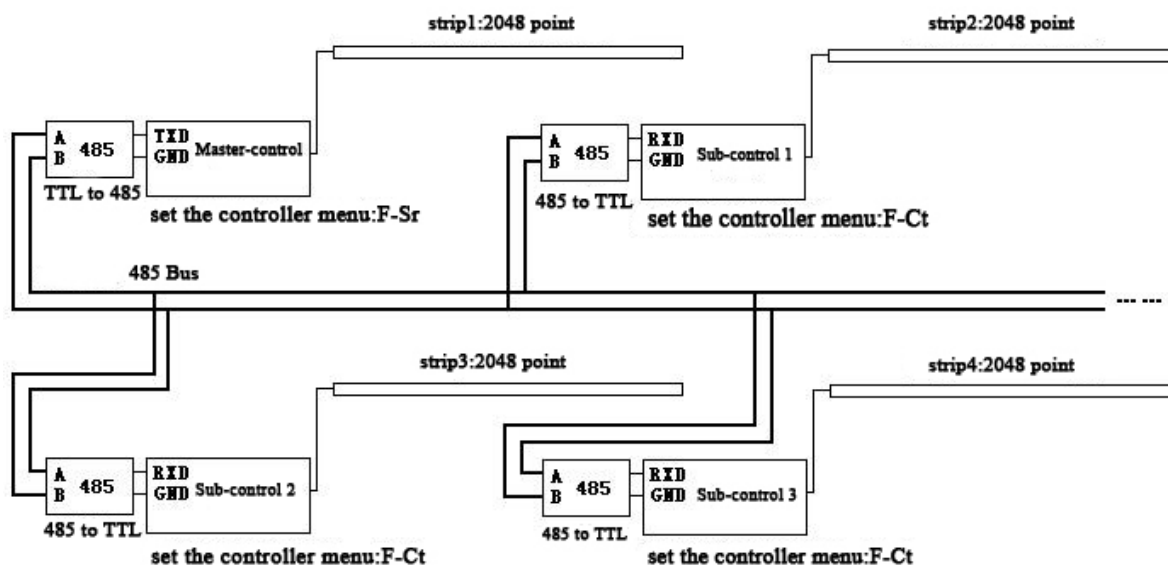

## 1 .Parameters of the controller

Working voltage: DC12V or DC24V

Working current :< 60mA

Operation temperature: -20 ° C to 60 ° C.

Dimension: L100\*W70\*H25 mm

Effectiveness modes: 114 modes

Maximum control points: "Low-speed 1024 points/High-speed 2048 points

The distance between the controller and the first point of the strip: Slow Mode<30m, high mode<10m (suggest using shielding wire when more than 5 m), if the distance beyond this range, you should add "TTL to 485"Module

### 4. Controller interface definition

RXD: Sync data receiving

TXD: Sync data sending

GND: Sync GND

DIN2: Channel 2 data canal (connect with strip)

GND: Channel 2 GND (connect with strip)

DIN1: Channel 1 data canal (connect with strip)